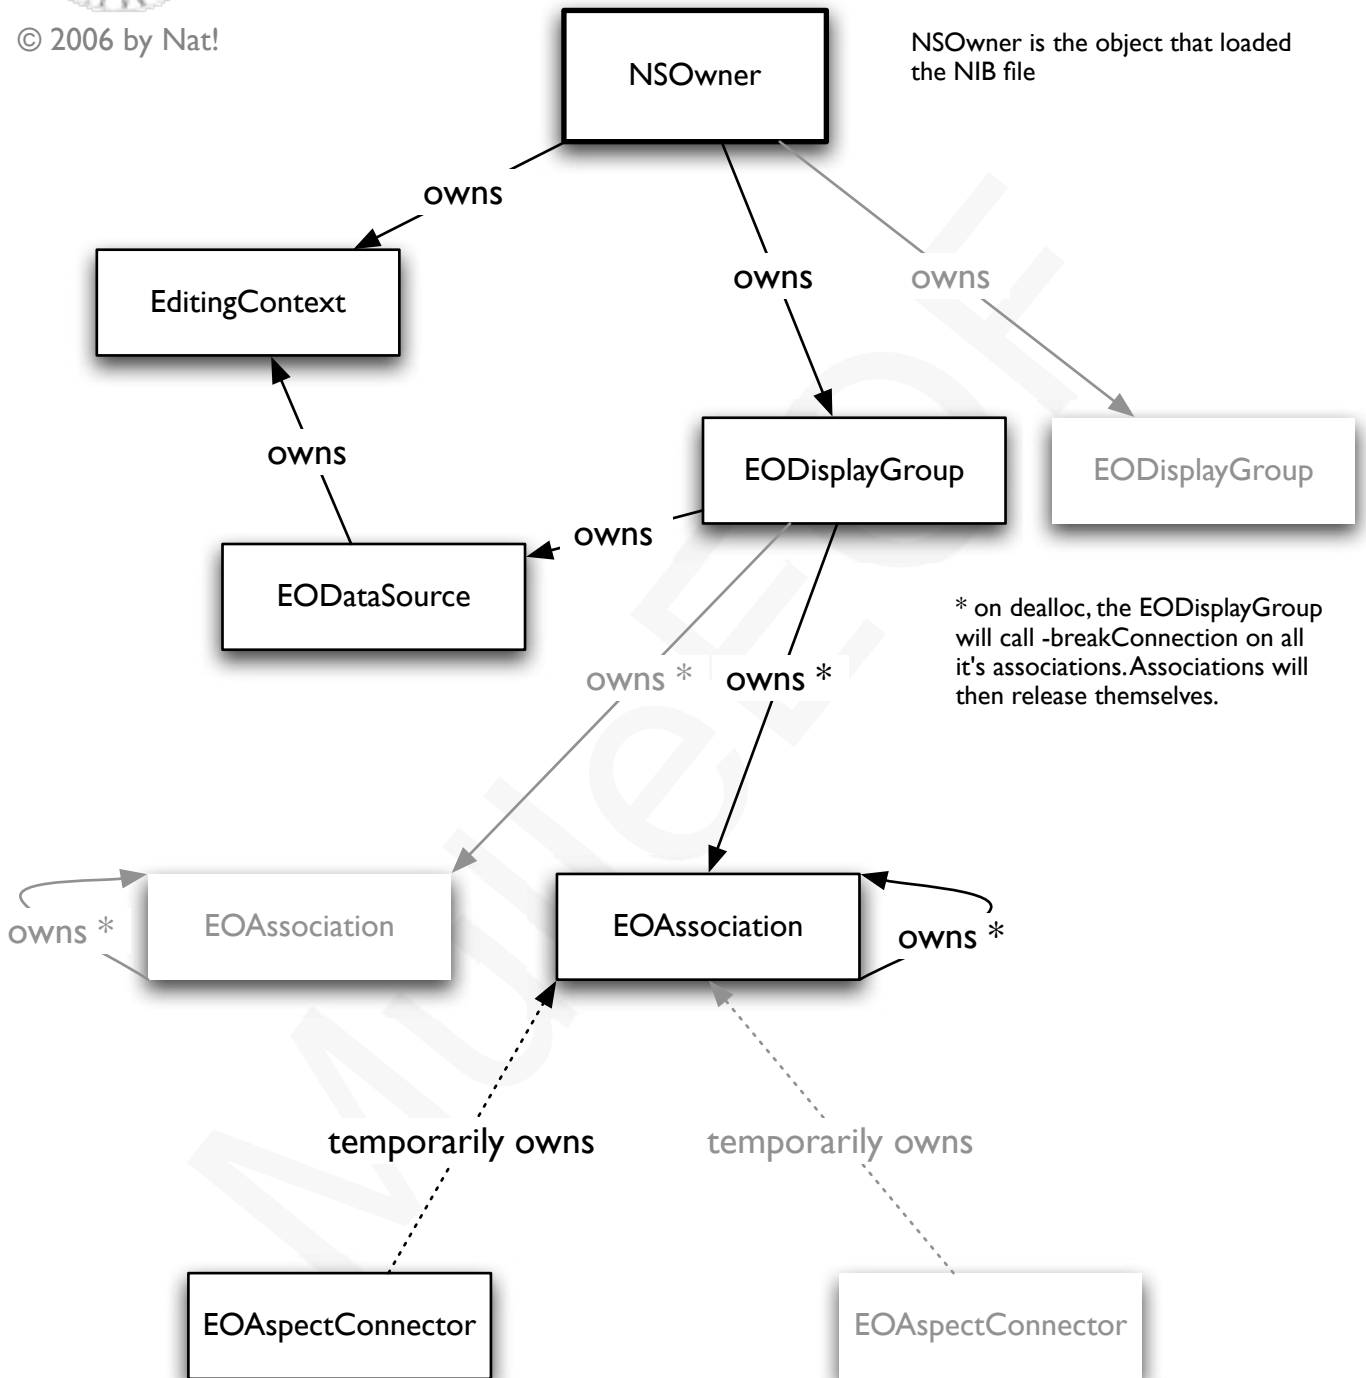

© 2006 by Nat!

Who retains / releases who in MulleEOInterface

Bottomline: Release all the EODisplayGroups and all the EOEditingContexts. You don't have to think about the EOAssociations coming from the Nib.